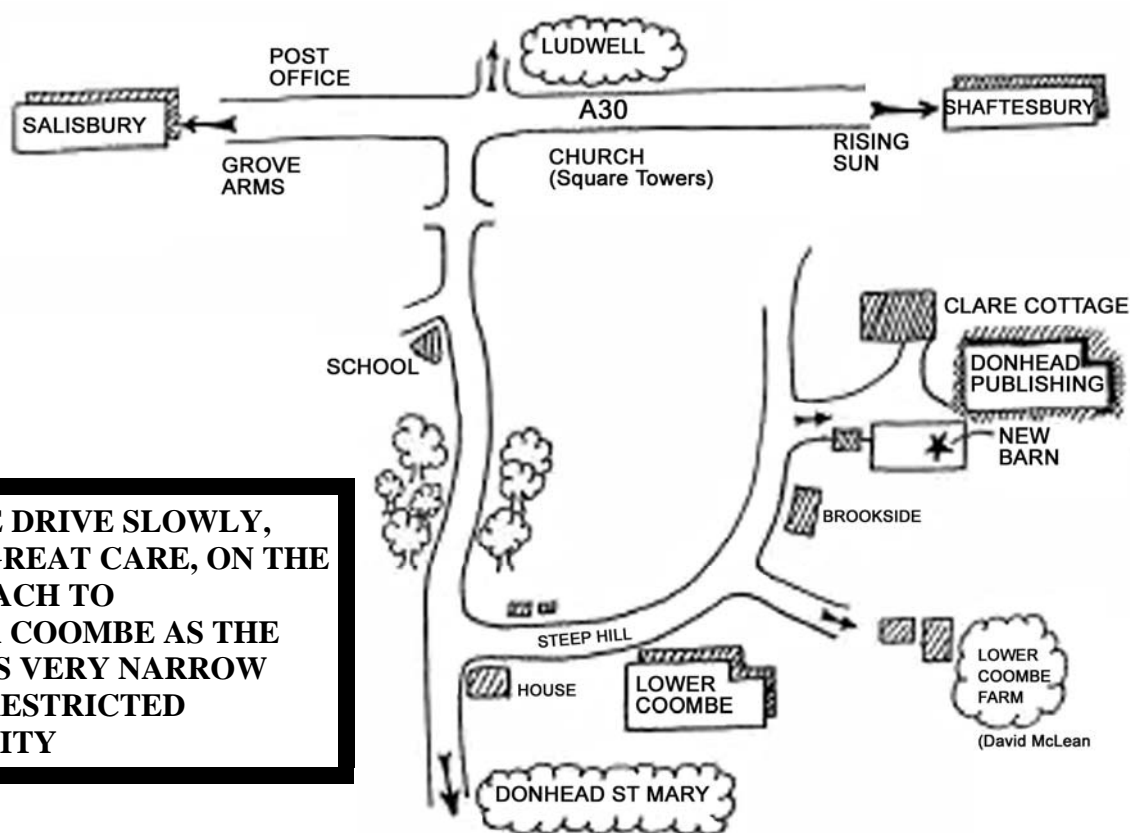

Directions to Donhead Publishing Ltd

Donhead Publishing Ltd
Lower Coombe
Donhead St Mary
Shaftesbury
Dorset SP7 9LY
Tel: 01747 828422 Fax: 01747 828522

**PLEASE DRIVE SLOWLY,
WITH GREAT CARE, ON THE
APPROACH TO
LOWER COOMBE AS THE
ROAD IS VERY NARROW
WITH RESTRICTED
VISIBILITY**

From Shaftesbury

- Take A30 from Shaftesbury towards Salisbury
- About 2 miles from Shaftesbury, turn left to Lower Coombe
- Follow road for ¼ mile and turn left down steep hill to Lower Coombe
- Clare Cottage is the thatched house on right (obscured by trees)
- Enter gravel drive
- The new barn (Donhead Publishing) is straight in front of you.

**IF MAKING A DELIVERY TO DONHEAD PUBLISHING, PLEASE ENSURE
THAT THE DELIVERY VEHICLE IS A SMALL (TRANSIT) VAN AS THE
ROAD IS VERY NARROW**